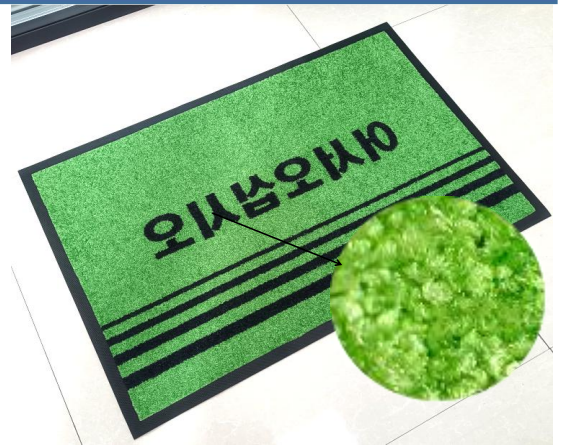

# FLOOR IMPRESSIONS LOGO MAT

PRINTED NYLON WITH RUBBER BACKING

- ❖ **Create a lasting impression**
- ❖ Abrasion-resistant nylon fibers
- ❖ Bright ,colorful and attractive
- ❖ High color fastness, not easy to fade
- ❖ Nitrile rubber reinforced backing
- ❖ Easy to clean - hose off or sweep

## APPLICATIONS

Recommended for indoor and outdoor commercial use at entryways, in lobbies, at front desks or anywhere you want to display your company logo or message.

- ❖ 100% nylon fibers
- ❖ Cut piles
- ❖ NBR rubber backing
- ❖ hose off or sweep