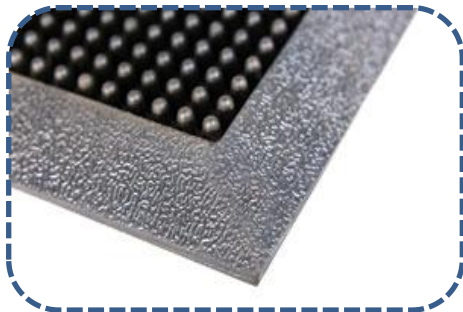

Qingdao Kingstone Industry Co.,Ltd

◎Product Description

- **Name:** Finger rubber door mat
- **Model Nr.:** KD101
- **Material :** rubber
- **Color:** black, red
- **Size:** 610mm*810mm/810mm*1000mm
- **Thickness:** 16mm
- **Weight:** 5.6 kg/9kg
- **Function:** anti slip ,dirt trap
- **Application:** outdoor entrance

Beveled edges	Surface	Backing	Packaging	Application
easy transition to the mat	Fingers to wipe dirt	grips&tractions anti slip	pallet, carton	entrance

◎Beveled edges

◎Surface

◎Backing

◎Application

- *Attractive patterned&beveled edges keep safe access to the mat.
- *Thousands of fingers to wipe dirt.
- *Trap the dirt and debris and prevent tracking inside, easy to clean.
- *Mainly for heavy traffic entrance.